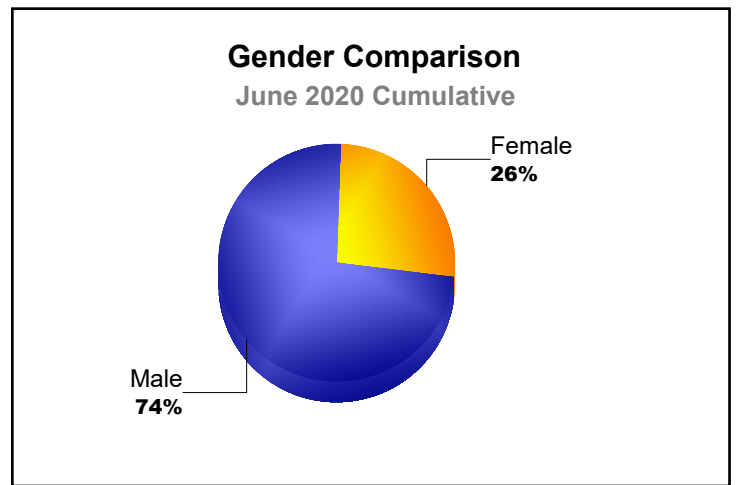

Year	New Clubs	Dropped Clubs	Gain/ Loss Clubs	New Members	Charter Members	Reinstate Members	Transfer Members	Total Member Added	Total Members Dropped	Gain/ Loss Members
2015-2016	0	-2	-2	97	10	9	9	125	-153	-28
2016-2017	0	-2	-2	117	3	7	12	139	-173	-34
2017-2018	0	0	0	110	1	5	8	124	-175	-51
2018-2019	0	0	0	89	1	14	8	112	-148	-36
2019-2020	0	-2	-2	84	1	9	10	104	-139	-35
Average	0	-1	-1	99	3	9	9	121	-158	-37