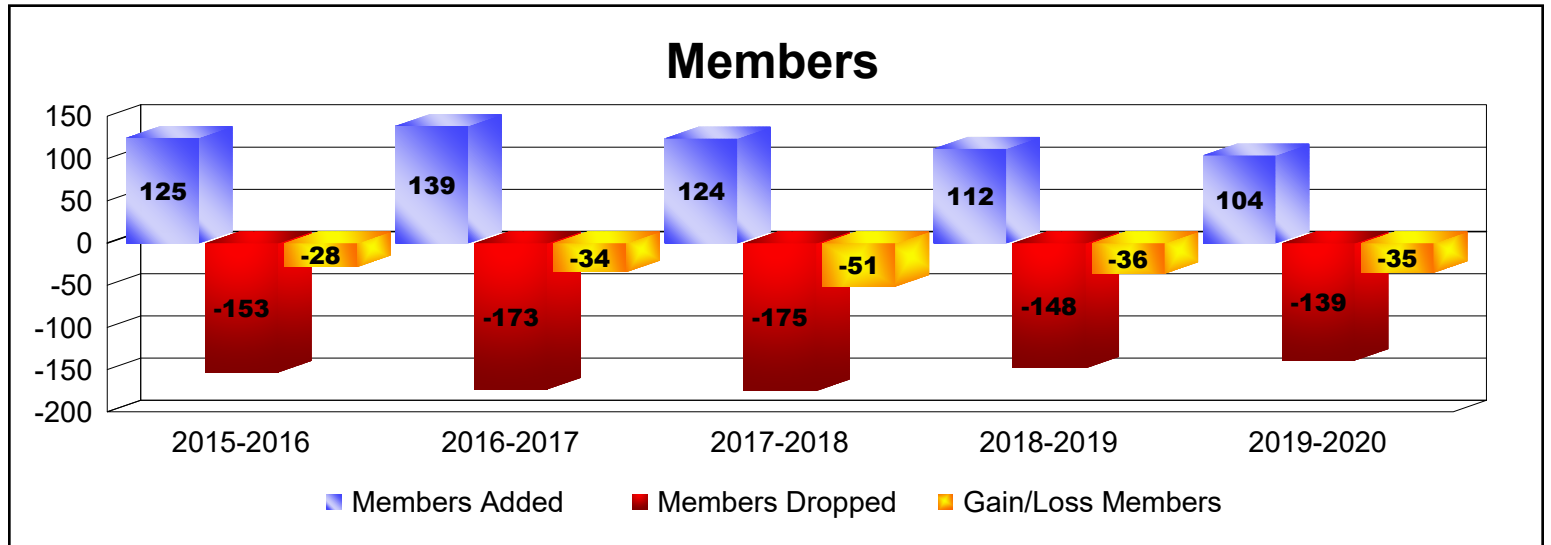

Year	New Clubs	Dropped Clubs	Gain/ Loss Clubs	New Members	Charter Members	Reinstate Members	Transfer Members	Total Member Added	Total Members Dropped	Gain/ Loss Members
2015-2016	0	-2	-2	97	10	9	9	125	-153	-28
2016-2017	0	-2	-2	117	3	7	12	139	-173	-34
2017-2018	0	0	0	110	1	5	8	124	-175	-51
2018-2019	0	0	0	89	1	14	8	112	-148	-36
2019-2020	0	-2	-2	84	1	9	10	104	-139	-35
Average	0	-1	-1	99	3	9	9	121	-158	-37

Year	New Clubs	Dropped Clubs	Gain/ Loss Clubs	New Members	Charter Members	Reinstate Members	Transfer Members	Total Member Added	Total Members Dropped	Gain/ Loss Members
2015-2016	0	0	0	13	1	0	0	14	-13	1
2016-2017	0	0	0	8	1	0	0	9	-22	-13
2017-2018	0	-1	-1	22	1	2	0	25	-39	-14
2018-2019	0	0	0	18	0	0	0	18	-12	6
2019-2020	0	0	0	10	0	0	1	11	-15	-4
Average	0	0	0	14	1	0	0	15	-20	-5