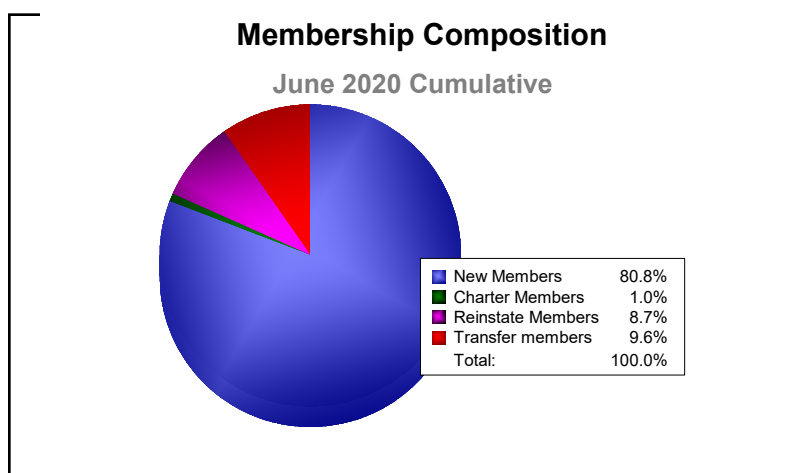

Year	New Clubs	Dropped Clubs	Gain/ Loss Clubs	New Members	Charter Members	Reinstate Members	Transfer Members	Total Member Added	Total Members Dropped	Gain/ Loss Members
2015-2016	0	-2	-2	97	10	9	9	125	-153	-28
2016-2017	0	-2	-2	117	3	7	12	139	-173	-34
2017-2018	0	0	0	110	1	5	8	124	-175	-51
2018-2019	0	0	0	89	1	14	8	112	-148	-36
2019-2020	0	-2	-2	84	1	9	10	104	-139	-35
Average	0	-1	-1	99	3	9	9	121	-158	-37

Year	New Clubs	Dropped Clubs	Gain/ Loss Clubs	New Members	Charter Members	Reinstate Members	Transfer Members	Total Member Added	Total Members Dropped	Gain/ Loss Members
2015-2016	0	0	0	13	1	0	0	14	-13	1
2016-2017	0	0	0	8	1	0	0	9	-22	-13
2017-2018	0	-1	-1	22	1	2	0	25	-39	-14
2018-2019	0	0	0	18	0	0	0	18	-12	6
2019-2020	0	0	0	10	0	0	1	11	-15	-4
Average	0	0	0	14	1	0	0	15	-20	-5