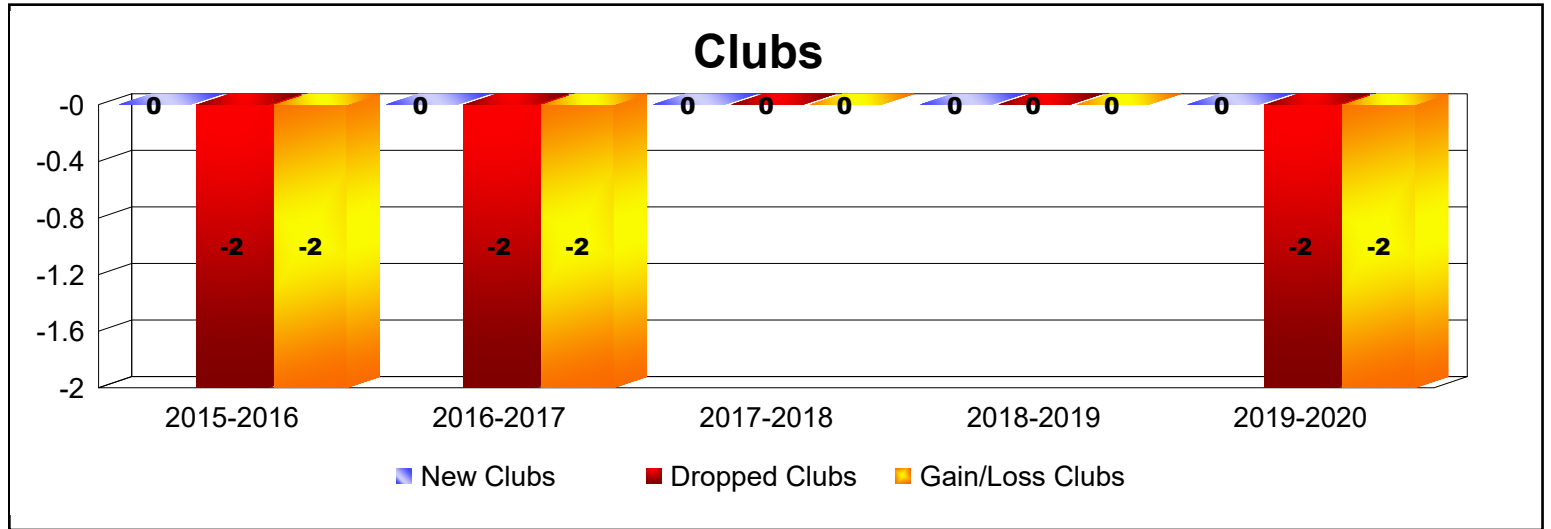

Year	New Clubs	Dropped Clubs	Gain/ Loss Clubs	New Members	Charter Members	Reinstate Members	Transfer Members	Total Member Added	Total Members Dropped	Gain/ Loss Members
2015-2016	0	-2	-2	97	10	9	9	125	-153	-28
2016-2017	0	-2	-2	117	3	7	12	139	-173	-34
2017-2018	0	0	0	110	1	5	8	124	-175	-51
2018-2019	0	0	0	89	1	14	8	112	-148	-36
2019-2020	0	-2	-2	84	1	9	10	104	-139	-35
Average	0	-1	-1	99	3	9	9	121	-158	-37

Year	New Clubs	Dropped Clubs	Gain/ Loss Clubs	New Members	Charter Members	Reinstate Members	Transfer Members	Total Member Added	Total Members Dropped	Gain/ Loss Members
2015-2016	0	0	0	13	1	0	0	14	-13	1
2016-2017	0	0	0	8	1	0	0	9	-22	-13
2017-2018	0	-1	-1	22	1	2	0	25	-39	-14
2018-2019	0	0	0	18	0	0	0	18	-12	6
2019-2020	0	0	0	10	0	0	1	11	-15	-4
Average	0	0	0	14	1	0	0	15	-20	-5